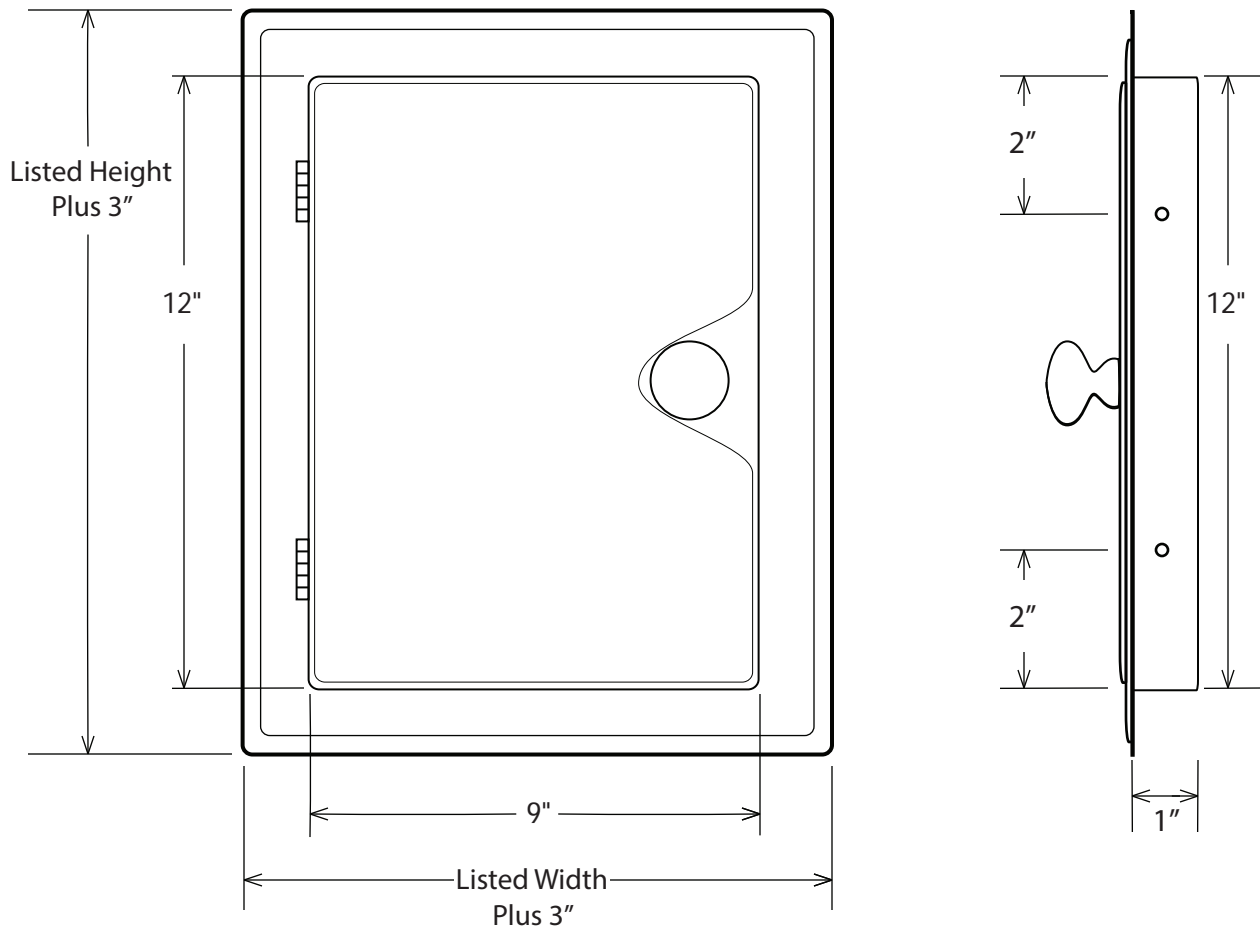

- ✓ ALL STEEL CONSTRUCTION
- ✓ WHITE CERAMIC KNOB
- ✓ STRONG CLOSURE MAGNET
- ✓ FINISH: WHITE (W) URETHANE POWDERCOATED

PRODUCT NAME:

Laundry Clothes Chute Door
9"x12"

PRODUCT MODEL:

DOOR 912

PRODUCT DESCRIPTION:

Brand new laundry clothes chute door! This is not old stock, but brand new tooling and design made in the USA. Designed to fit a 9x12" hole (9" wide by 12" high), the outer frame is slightly oversized (appx 12" wide x 15" high) to hide blemishes left behind from the old door. This assembly is powder coated in a white finish. Symmetrical design for left or right handle mounting. 1-year warranty. Does not come with hardware to mount door to wall.