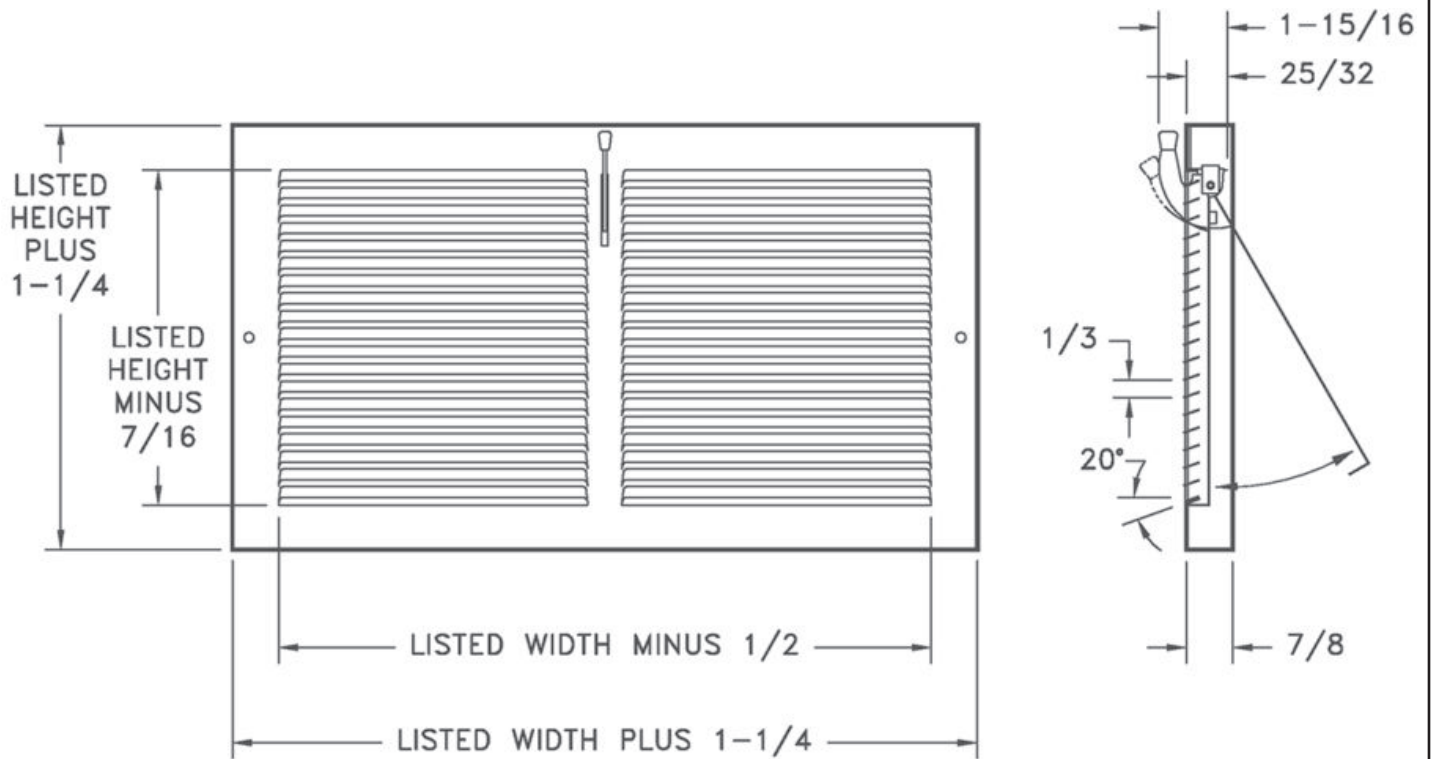

- ✓ ALL STEEL CONSTRUCTION
- ✓ FOR BASEBOARD INSTALLATIONS/REPLACEMENTS IN OLDER HOMES
- ✓ 1/3 INCH SPACED FINNS SET AT 20 DEGREES
- ✓ POSITIVE VOLUME-CONTROL DAMPER
- ✓ FINISH: WHITE (W) ENAMEL

PRODUCT NAME:

BASEBOARD REGISTER
10"x6", 12"x6", 14"x6"
10"x8", 12"x8", 14"x8"

PRODUCT MODEL:

REGAM165106, REGAM165126, REGAM165146
REGAM165108, REGAM165128, REGAM165148

PRODUCT DESCRIPTION:

These supply registers have a centered damper handle, that controls the single valve or flap to control airflow. They are designed primarily as replacement registers for older homes. The unique measurements and design replace many manufacturer's registers that are long ago discontinued. Mounting screws are included.