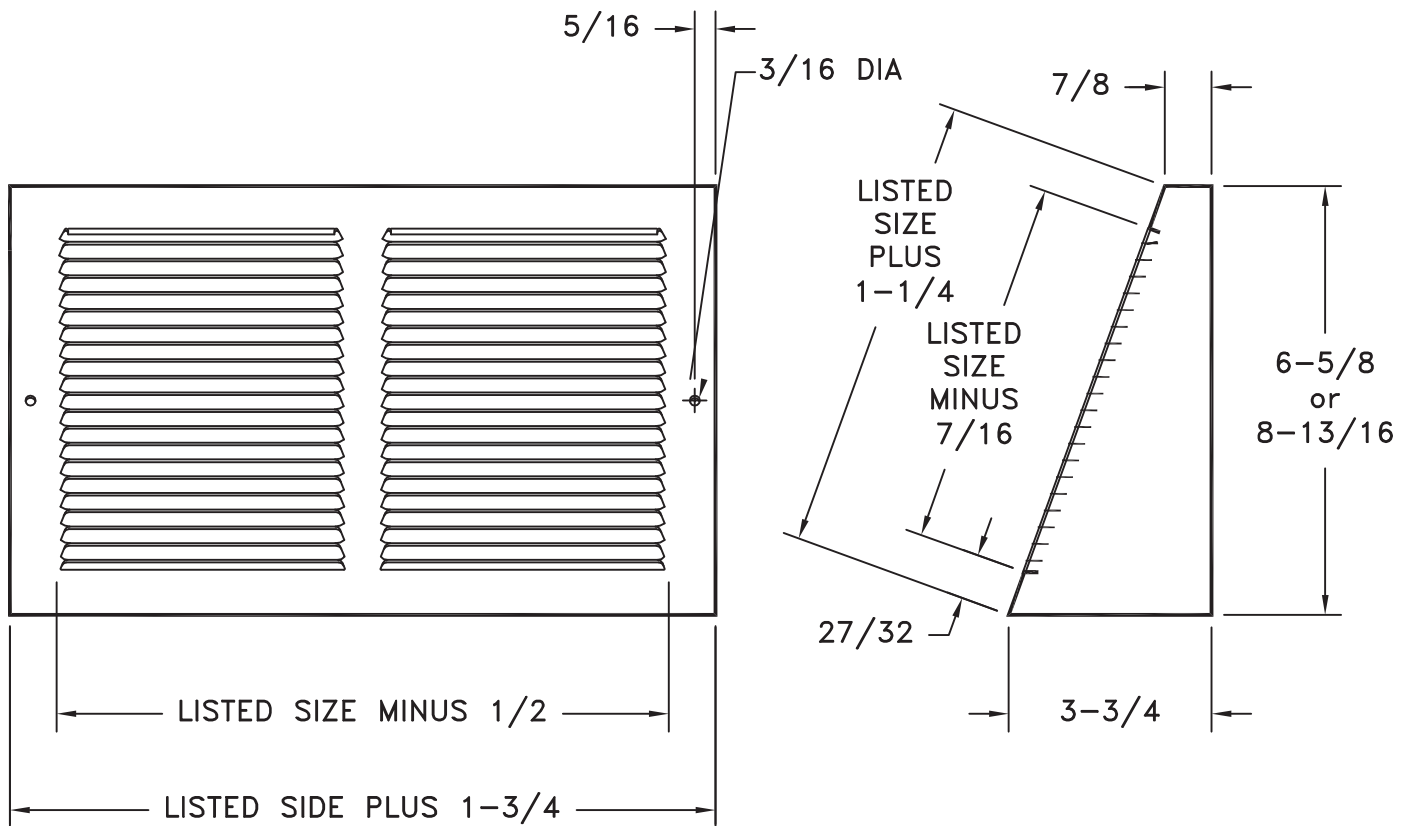

PRODUCT INFORMATION SHEET

Baseboard Air Return Grille

(W" x H"): 10x6, 12x6, 14x6, 24x6, 30x6, 14x8, 24x8, 30x8

- ✓ ALL STEEL CONSTRUCTION
- ✓ FOR BASEBOARD INSTALLATIONS/REPLACEMENTS IN OLDER HOMES
- ✓ FINISH: WHITE (W) ENAMEL

PRODUCT NAME:

BASEBOARD AIR RETURN GRILLE
 10"x6", 12"x6", 14"x6", 24"x6",
 30"x6", 14 x8", 24"x8", 30"x8"

PRODUCT MODEL:

RETAM176106, RETAM176126, RETAM176146,
 RETAM176246, RETAM176306, RETAM176148
 RETAM176248, RETAM176308